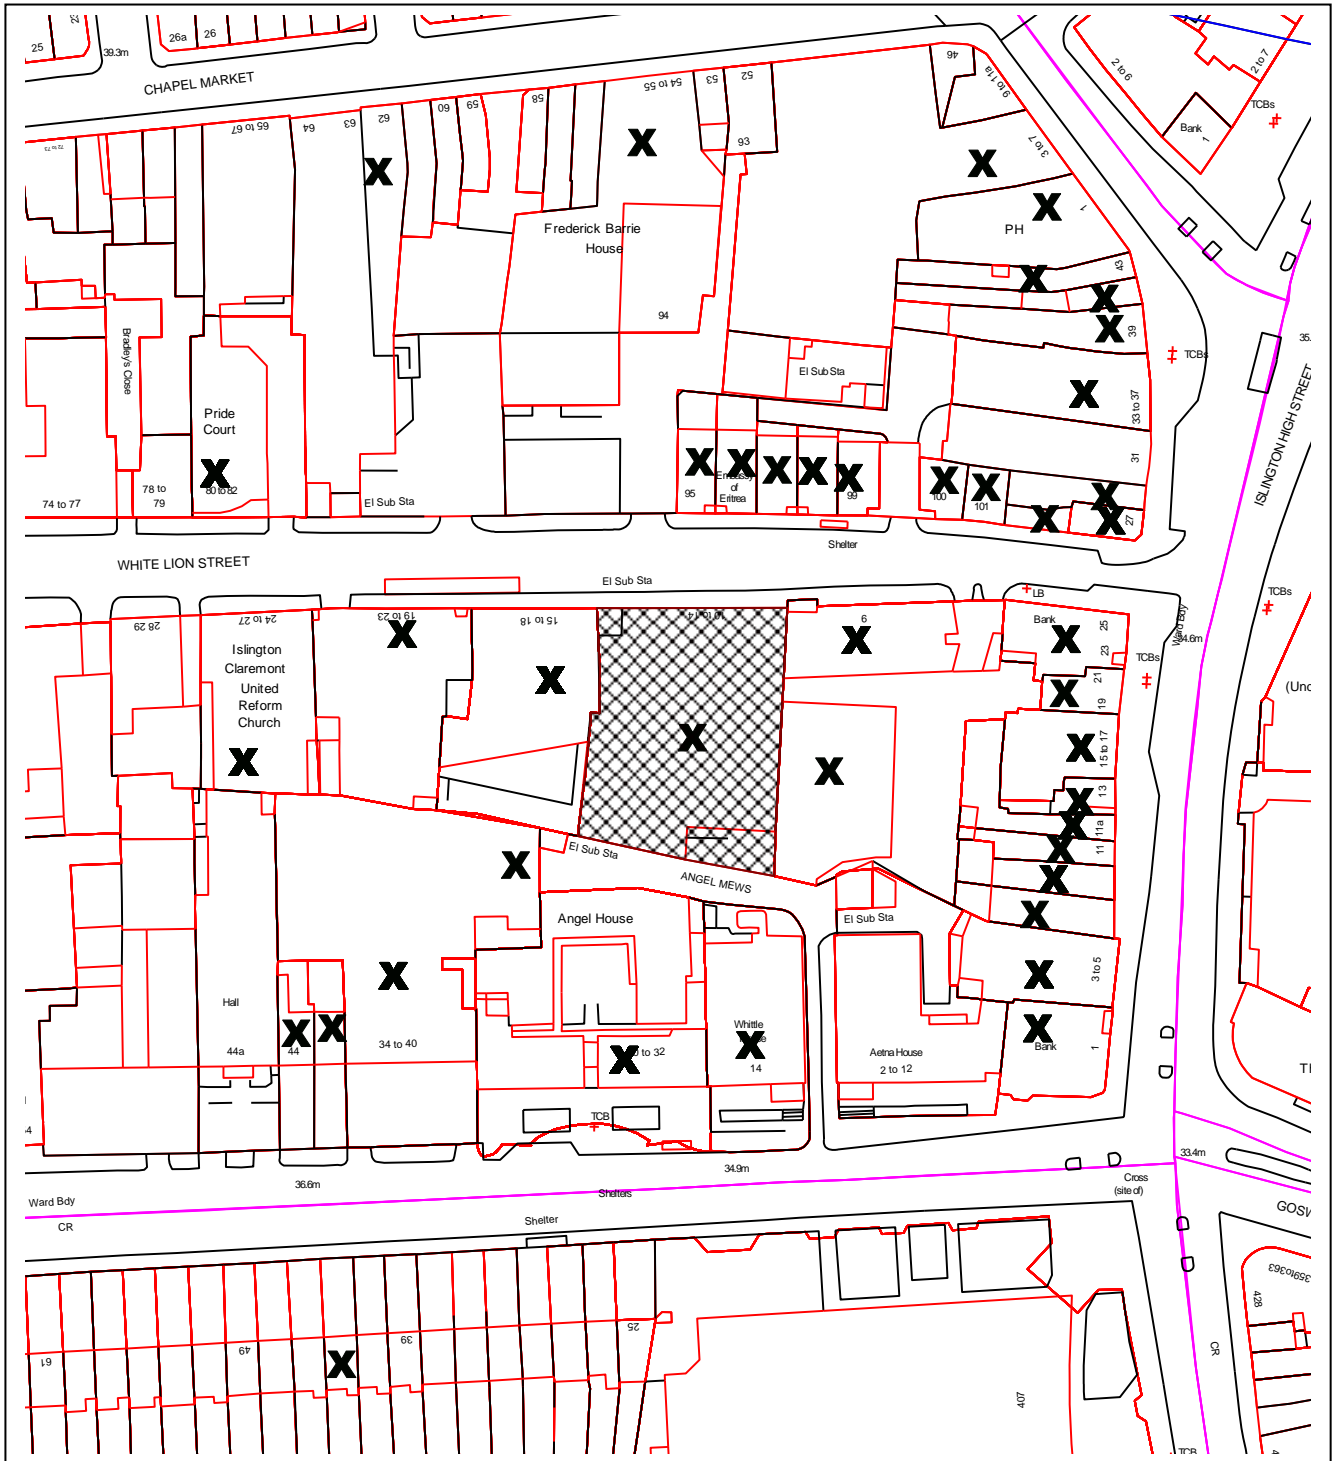

ISLINGTON SE GIS Print Template

This material has been reproduced from Ordnance Survey digital map data with the permission of the controller of Her Majesty's Stationery Office, © Crown Copyright.
P2017/0297/FUL